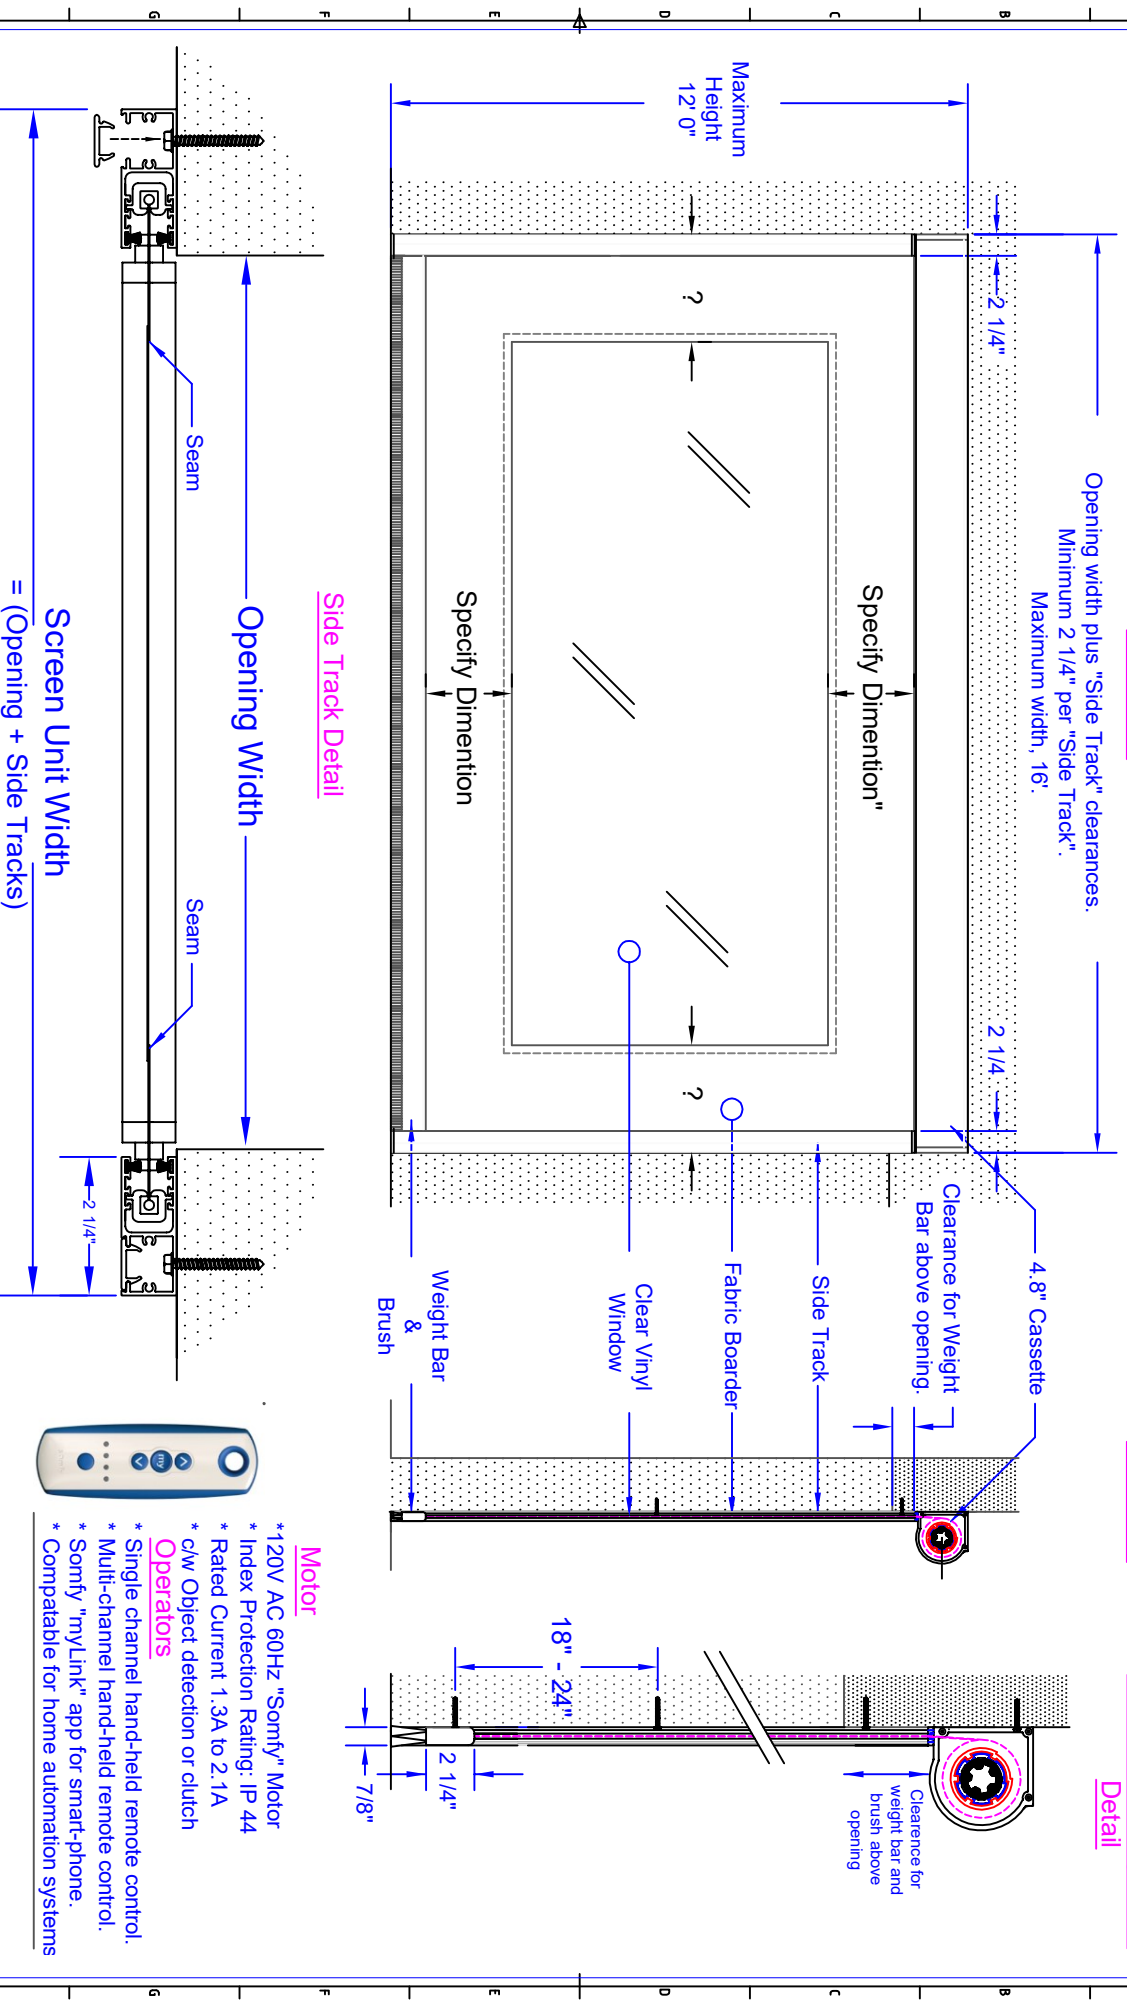

Installation Specification

Clear Vinyl Windows

Front View

Side View

Cassette & Weight Bar Detail

Opening width plus "Side Track" clearances.

Minimum 2 1/4" per "Side Track".

Maximum width, 16'.

Specify Dimension"

Specify Dimension

Side Track Detail

Opening Width

Screen Unit Width
= (Opening + Side Tracks)

4.8" Cassette

Clearance for Weight Bar above opening.

Side Track

Fabric Boarder

Clear Vinyl Window

Weight Bar & Brush

Seam

Seam

Motor

- * 120V AC 60Hz "Somfy" Motor
 - * Index Protection Rating: IP 44
 - * Rated Current 1.3A to 2.1A
 - * c/w Object detection or clutch
- ### Operators
- * Single channel hand-held remote control.
 - * Multi-channel hand-held remote control.
 - * Somfy "myLink" app for smart-phone.
 - * Compatible for home automation systems