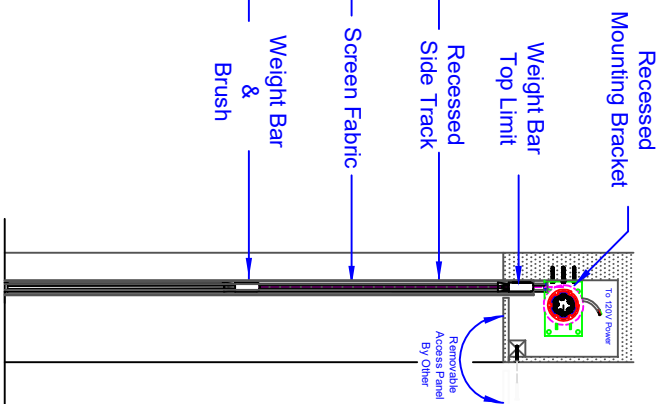

Installation Specification

Recessed Mount Using Mounting Brackets

Front View

Opening width plus "Side Track" clearances, Minimum 2 1/4" per "Side Track".
Maximum total width, 25" depending on screen fabric.

1. **Screen Infill available in a variety of fabrics:**
2. Insect Protection
   - Sun Control
   - Privacy
   - Black-out

Side Track Detail

Side View

Pocket & Weight Bar Detail

Motor

- 120V AC 60Hz "Somfy" Motor
- Index Protection Rating: IP 44
- Rated Current 1.3A to 2.1A
- c/w Object detection or clutch
- **Operators**
- Single channel hand-held remote control.
- Multi-channel hand-held remote control.
- Somfy "myLink" app for smart-phone.
- Compatible for home automation systems