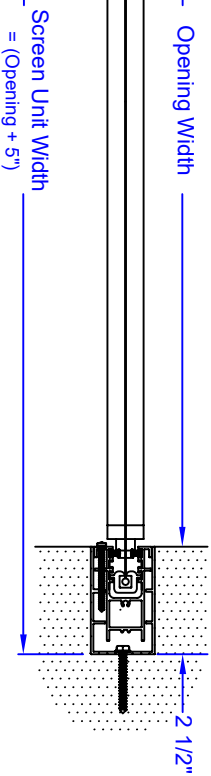

Installation Specification

Recessed Mount Using Mounting Brackets

Front View

Opening width plus "Side Track" clearances, Minimum 2 1/4" per "Side Track".
Maximum total width, 25" depending on screen fabric.

1. **Screen Infill available in a variety of fabrics:**
2. Insect Protection
   - Sun Control
   - Privacy
   - Black-out

Side Track Detail