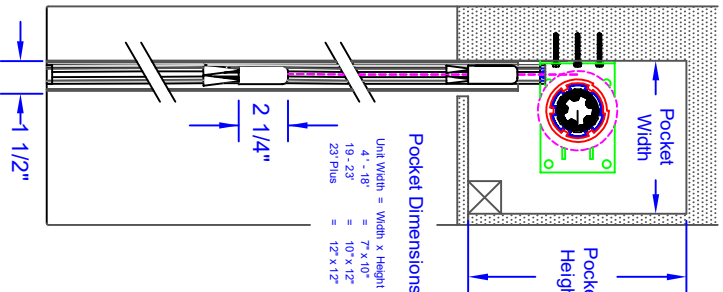

Pocket & Weight Bar Detail

Motor

- 120V AC 60Hz "Somfy" Motor
- Index Protection Rating: IP 44
- Rated Current 1.3A to 2.1A
- c/w Object detection or clutch
- **Operators**
- Single channel hand-held remote control.
- Multi-channel hand-held remote control.
- Somfy "myLink" app for smart-phone.
- Compatible for home automation systems